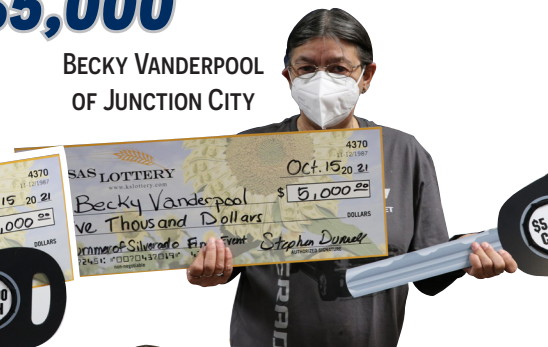

The Grand Prize in the Summer of Silverado promotion includes the 2021 Chevrolet Silverado, \$10,000, and all state and federal income tax withholdings, making the total prize value an estimated \$100,000.

There were ten finalists overall in the promotion, and everyone walked away a winner! The other winners are:

\$10,000

CHRISTY LANGFORD
OF DESOTO

STEPHANIE WORKMAN
OF LANSING

\$5,000

BECKY VANDERPOOL
OF JUNCTION CITY