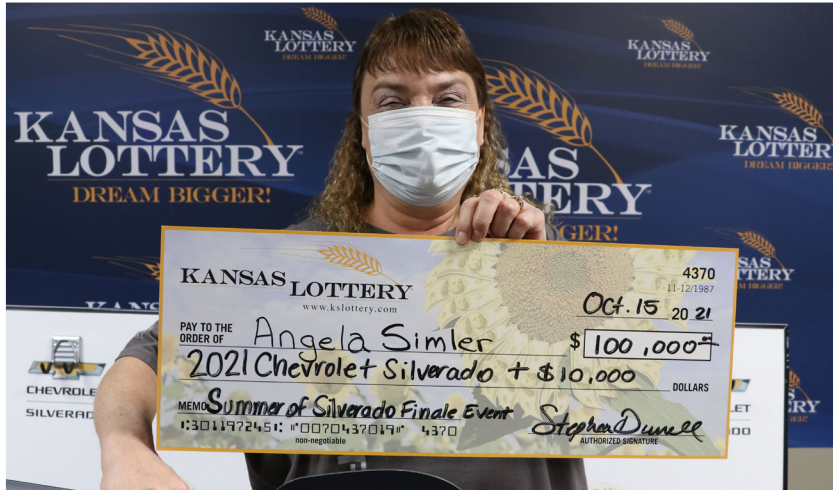

Event Review

CHEVROLET SILVERADO + $10,000

CLICK HERE TO WATCH THE SILVERADO FINALE EVENT UNFOLD!

"I thought there was no way I was going to win this. So many people were going to get to pick their key before me, I didn't think I had a chance!"

Angela Simler of Wichita will be the new Queen of the Road after winning a brand new 2021 Chevrolet Silverado and $10,000 cash in the Kansas Lottery's "Summer of Silverado" second-chance promotion!

Simler was the sixth finalist selected out of ten, so five other finalists got to pick their key and reveal their prize before she got a chance. She decided to choose the key in the top middle of the board, and her intuition paid off when she realized she had won the Grand Prize!

The Grand Prize in the Summer of Silverado promotion includes the 2021 Chevrolet Silverado, $10,000, and all state and federal income tax withholdings, making the total prize value an estimated $100,000.

There were ten finalists overall in the promotion, and everyone walked away a winner! The other winners are:

$10,000

CHRISTY LANGFORD
OF DESOTO